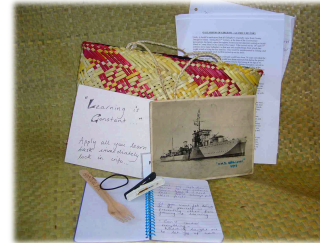

Silver bangles  
 A brochure from her organisation  
 A momento from a breakfast event at which she was the key speaker  
 Box of paper clips – all pink except one green  
 Tiny pink scissors  
 Her name badge from the "New Zealander of the Year" awards  
 A thankyou card from a fellow not-for-profit female executive leader  
 Earrings  
 Picnic – mini chocolate bar  
 A token from Japan  
 A business card from a different volunteering context.

**Corrie:**  
 Born in Palmerston North  
 One older sibling  
 Asian ethnicity  
 Media and communications background  
 31 years old  
 In role for 10 months

Korero Tahī

Quote on card – "Learning is Constant"  
 Historical photo of HMS Brilliant 1943  
 Family history (recently gathered).  
 Notebook with some written reflections  
 A namebadge with her name and her organisation included  
 A Peg  
 A Hair tie  
 A Fork – from Habitual Fix